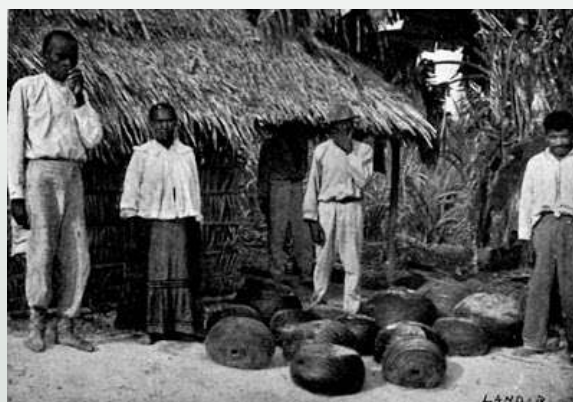

Три цикла включения Амазонии в систему мирового капитализма по ди Меллу:

1. «лекарства из дребей»
  «drogas do sertão»
2. «каучуковая лихорадка»
  «período da borracha»
3. «экономическое чудо»
  «milagre econômico»